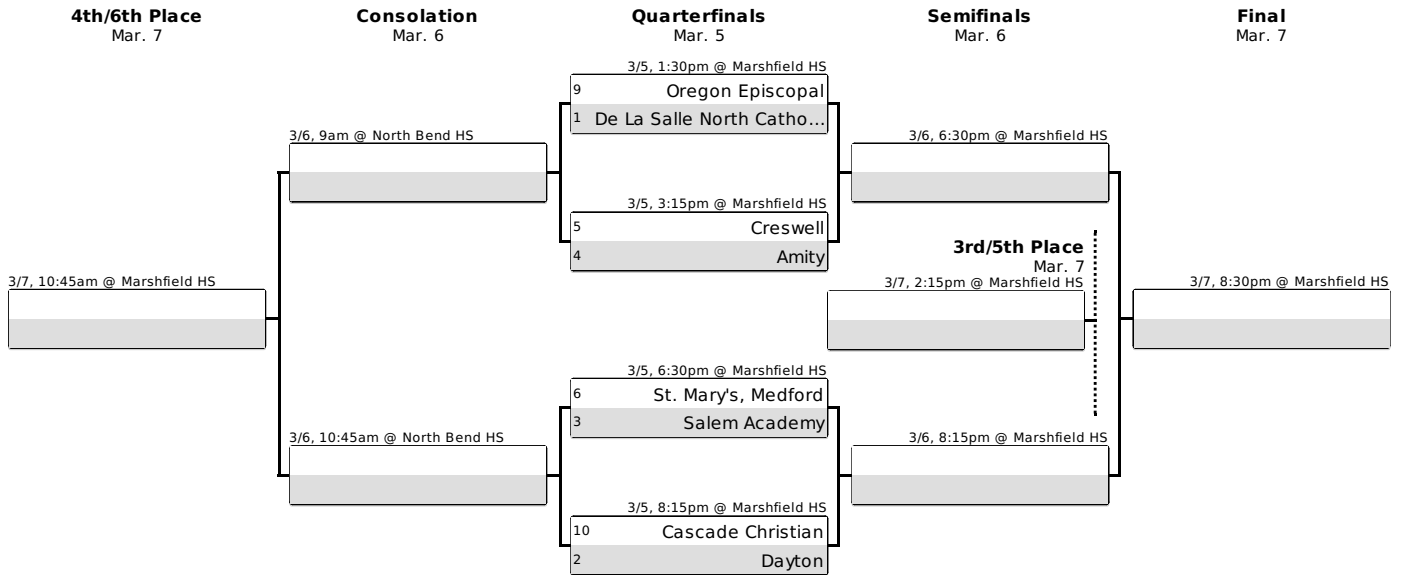

2020 OSAA / OnPoint Community Credit Union 3A Boys Basketball State Championship

March 5-7, Marshfield HS / North Bend HS

Round 1 Feb. 29

2/29, 6pm @ Salvation Army/Moore ...		
16	Yamhill-Carlton	39
1	De La Salle North ...	59

2/29, 6pm		
9	Oregon Episcopal	56
8	Rainier	33

2/29, 7pm		
12	Sutherlin	42
5	Creswell	49

2/29, 2pm		
13	Nyssa	51
4	Amity	85

Round 1 Feb. 29

2/29, 6pm		
46	Pleasant Hill	14
54	Salem Academy	3

2/29, 4pm		
55	Riverdale	11
62	St. Mary's, Medford	6

2/29, 3pm		
55	Cascade Christian	10
44	Umatilla	7

2/29, 7pm		
35	Warrenton	15
46	Dayton	2

The team with the better Adjusted Playoff Ranking (APR) shall be the designated home team (bottom team in the matchup).