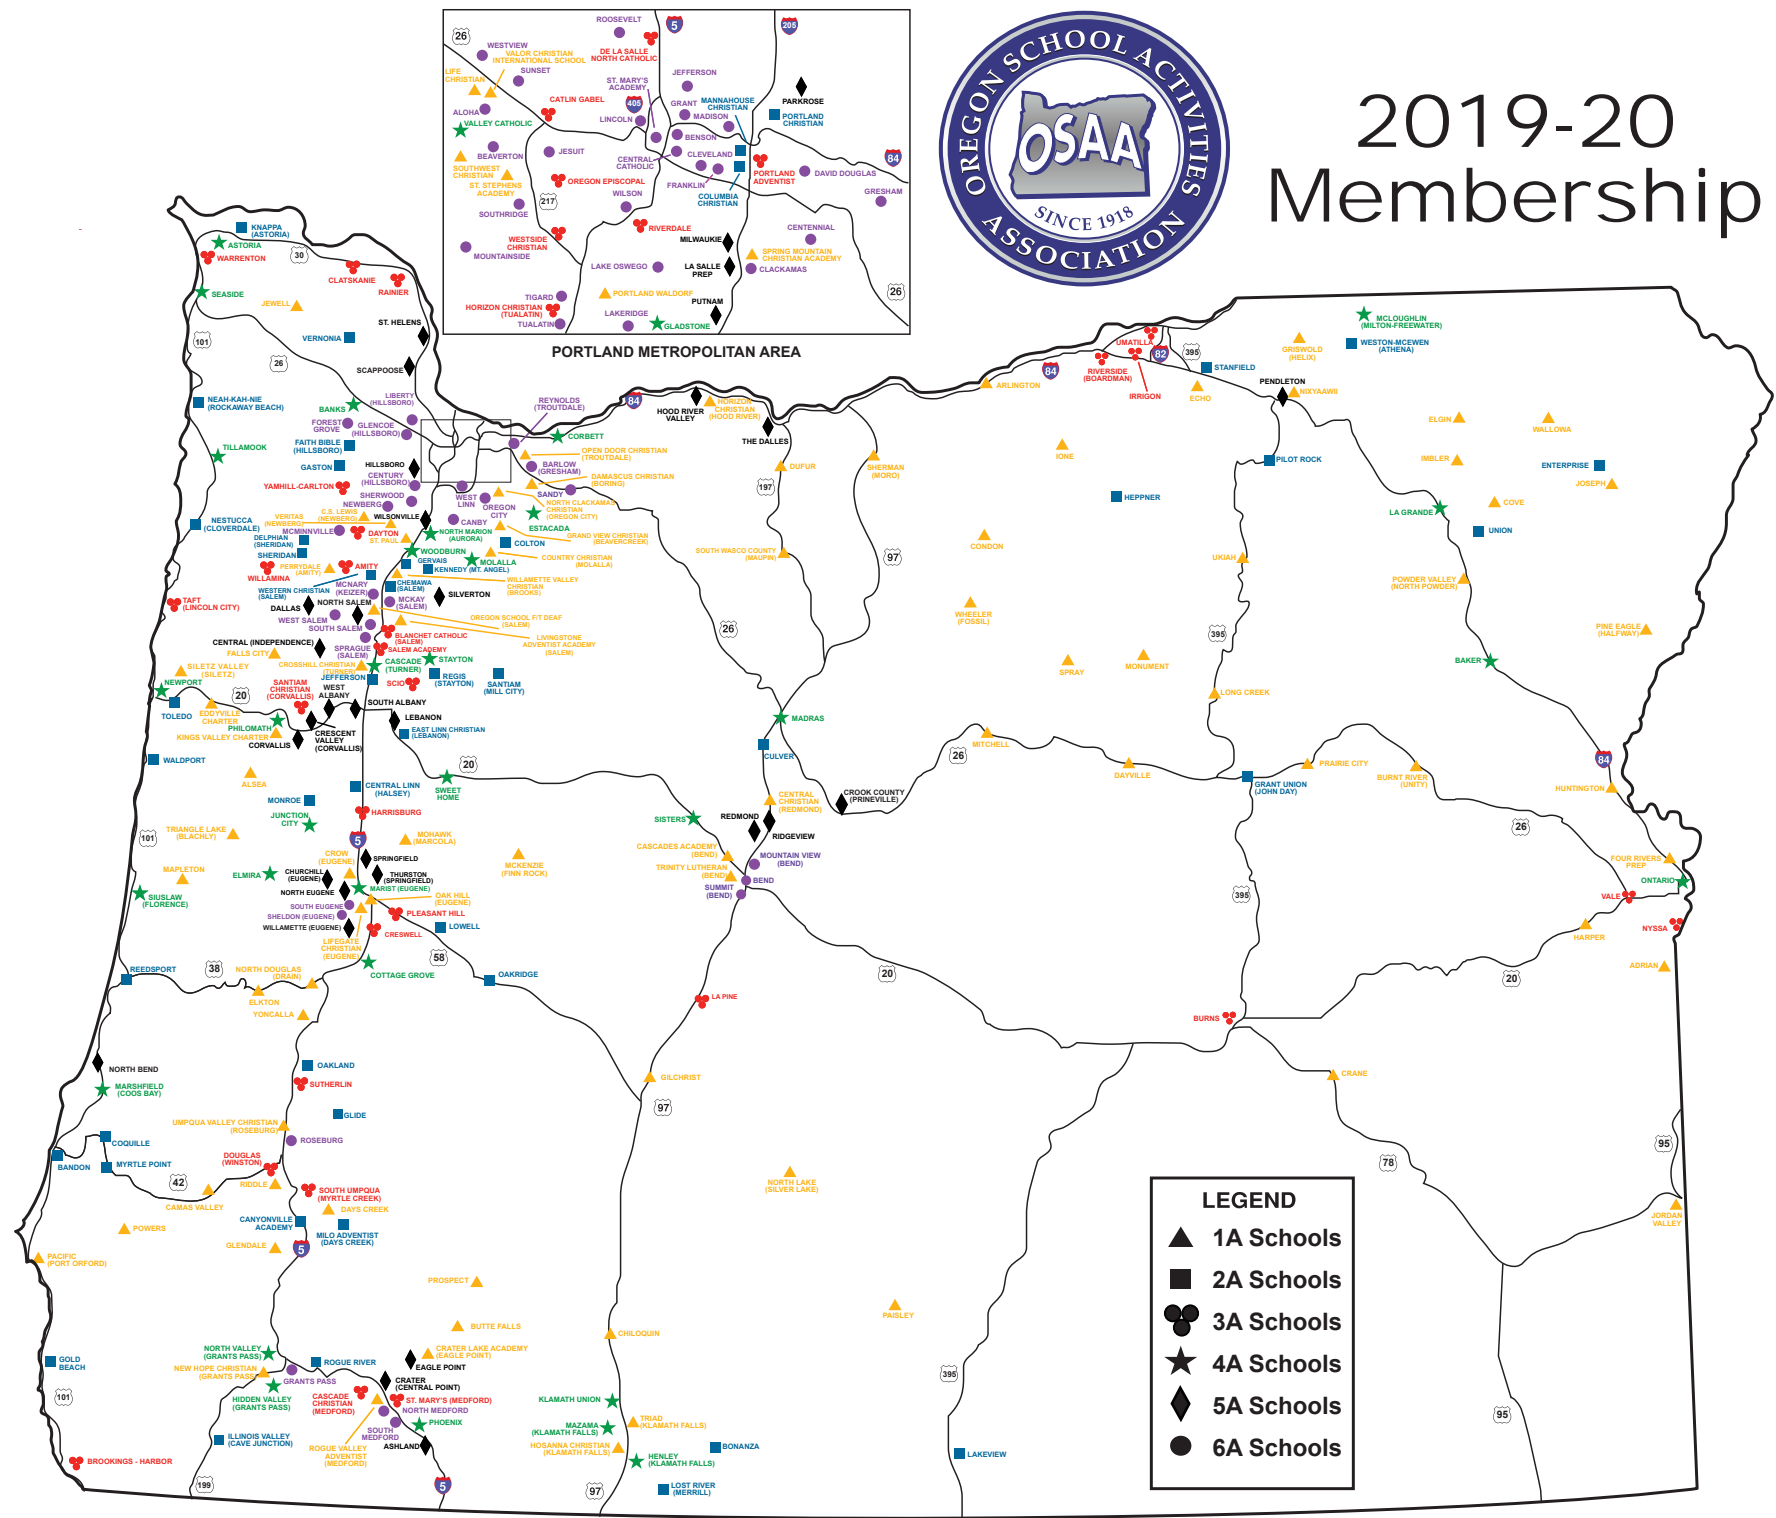

2019-20 Membership