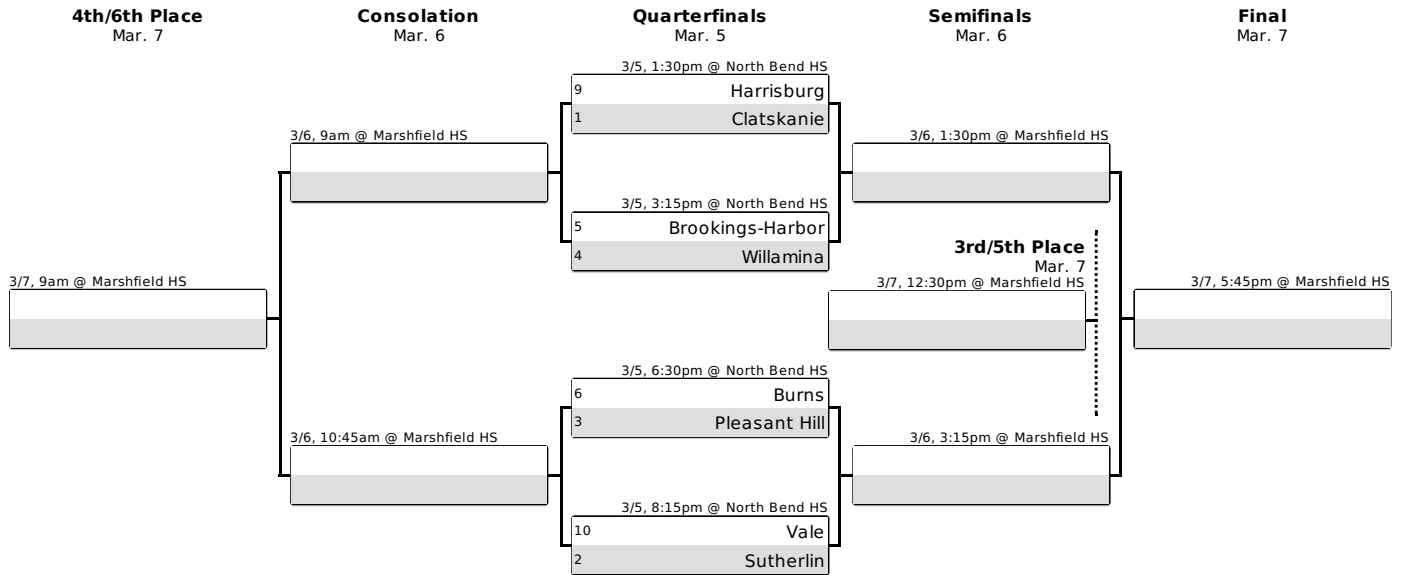

2020 OSAA / OnPoint Community Credit Union 3A Girls Basketball State Championship

March 5-7, Marshfield HS / North Bend HS

Round 1
Feb. 28

2/28, 6pm	
16 De La Salle North Ca... 29	1 Clatskanie 80
2/28, 7pm	
9 Harrisburg 45	8 Yamhill-Carlton 37
2/28, 6pm	
12 Salem Academy 55	5 Brookings-Harbor 62 OT
2/28, 6pm	
13 Cascade Christian 31	4 Willamina 50

Round 1
Feb. 28

2/28, 6pm	
27 Horizon Christian, Tu... 14	46 Pleasant Hill 3
2/28, 5pm	
44 Santiam Christian 11	55 Burns 6
2/28, 6pm	
48 Vale 10	45 Oregon Episcopal 7
2/28, 1pm	
32 Portland Adventist A... 15	49 Sutherlin 2

The team with the better Adjusted Playoff Ranking (APR) shall be the designated home team (bottom team in the matchup).